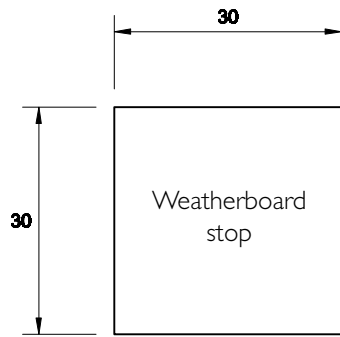

DP030x030WSxx