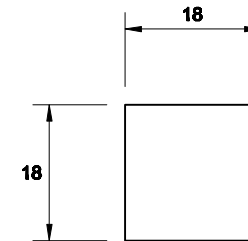

DP018x018xx